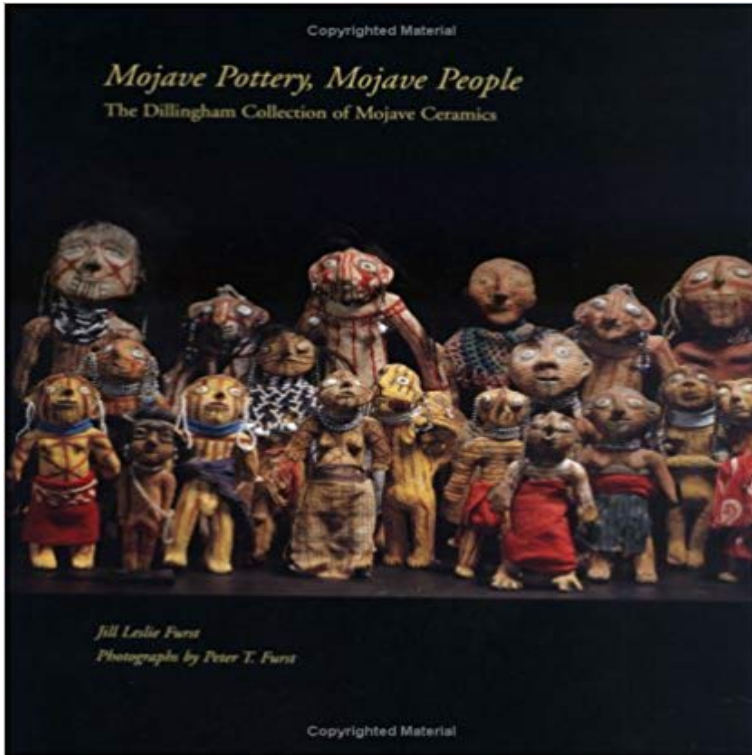

Mojave Pottery, Mojave People: The Dillingham Collection of Mojave Ceramics

Despite the centrality of ceramics to Mojave culture, Mojave pottery is virtually unknown today. Museums have mostly small, unrepresentative, and largely undocumented collections, and the works have received little attention from scholars and collectors. This comprehensive volume brings to light the wondrously inventive clay people, mythological creatures, and effigy vessels of the Mojave people, recording this Southwest Indian ceramic art in more than 50 full-color plates, 25 color and black-and-white illustrations, and a complete catalog of the Dillingham Collection of Mojave Ceramics, one of the largest and most complete Mojave assemblages in the world, at the Indian Arts Research Center of the School of American Research. Jill Leslie Furst takes an ethnohistorical approach here, drawing on written literature about the tribe that ranges from seventeenth-century Spanish documents to ethnographic accounts from the 1970s. The stories of the Mojaves—along with descriptions of family life, gender roles, subsistence activities, clothing and personal adornment, shamanism, and the afterlife—form the context for Furst's exploration of the Mojave ceramic tradition.

[\[PDF\] The Dreamer, Vol. 1: The Consequence of Nathan Hale: Consequence of Nathan Hale Pt. 1](#)

[\[PDF\] Encyclopaedia of Jamaican Philately: Postage Stamps to 1935 v.1](#)

[\[PDF\] How to Make Money: Get Off Your Ass & Make Some Cash](#)