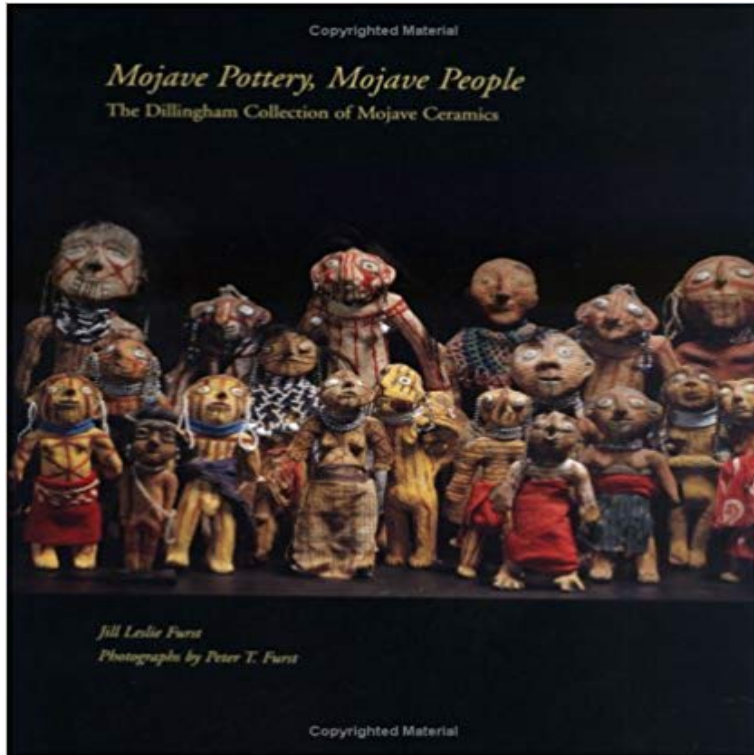

Mojave Pottery, Mojave People: The Dillingham Collection of Mojave Ceramics

Despite the centrality of ceramics to Mojave culture, Mojave pottery is virtually unknown today. Museums have mostly small, unrepresentative, and largely undocumented collections, and the works have received little attention from scholars and collectors. This comprehensive volume brings to light the wondrously inventive clay people, mythological creatures, and effigy vessels of the Mojave people, recording this Southwest Indian ceramic art in more than 50 full-color plates, 25 color and black-and-white illustrations, and a complete catalog of the Dillingham Collection of Mojave Ceramics, one of the largest and most complete Mojave assemblages in the world, at the Indian Arts Research Center of the School of American Research. Jill Leslie Furst takes an ethnohistorical approach here, drawing on written literature about the tribe that ranges from seventeenth-century Spanish documents to ethnographic accounts from the 1970s. The stories of the Mojaves—along with descriptions of family life, gender roles, subsistence activities, clothing and personal adornment, shamanism, and the afterlife—form the context for Furst's exploration of the Mojave ceramic tradition.