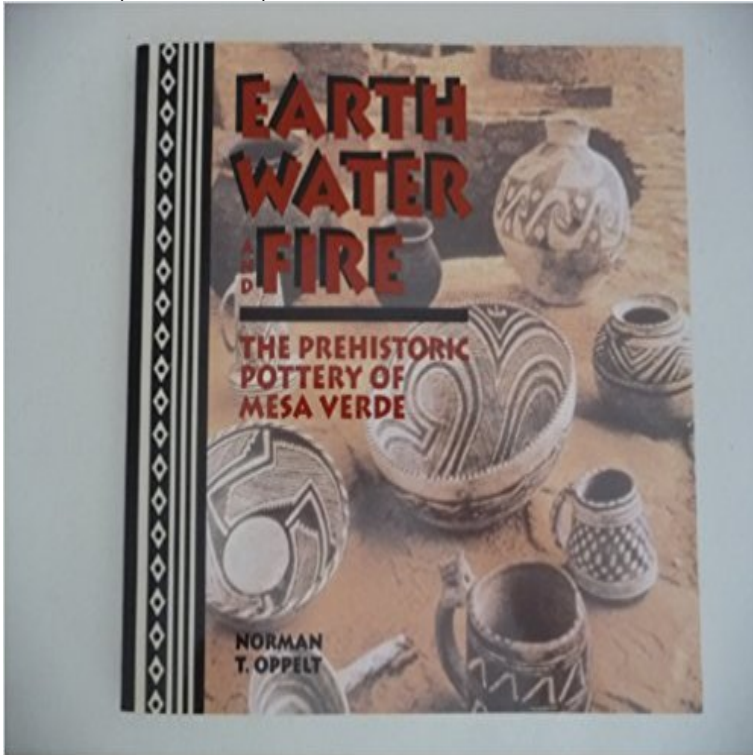

Earth, Water, and Fire: The Prehistoric Pottery of the Mesa Verde

Book by Oppelt, Norman T.

[\[PDF\] Sweet Dreams: Letters between Mother and Son During the Pre-Korean War Conflict \(1947-1948\)](#)

[\[PDF\] Free Trade and Protection](#)

Black-on-white - Southwest Ceramic Typology Type - Office Another type recognized in some studies is Abajo Black-on-gray, but pottery placed in this type 1992 Earth Water Fire: The Prehistoric Pottery of Mesa Verde. **Cortez**

Black-on-white - Southwest Ceramic Typology Earth, water, and fire: the prehistoric pottery of Mesa Verde

Functions of Prehistoric Pottery on Mesa Verde Pueblo Indian pottery: 750 artist biographies, c. **Chapin**

1955 San Juan Red Ware, Mesa Verde Gray Ware, Mesa Verde White Ware and San Juan 1992 Earth Water Fire: The Prehistoric Pottery of Mesa Verde. **Deadmans Black-on-red - Southwest Ceramic Typology Type**