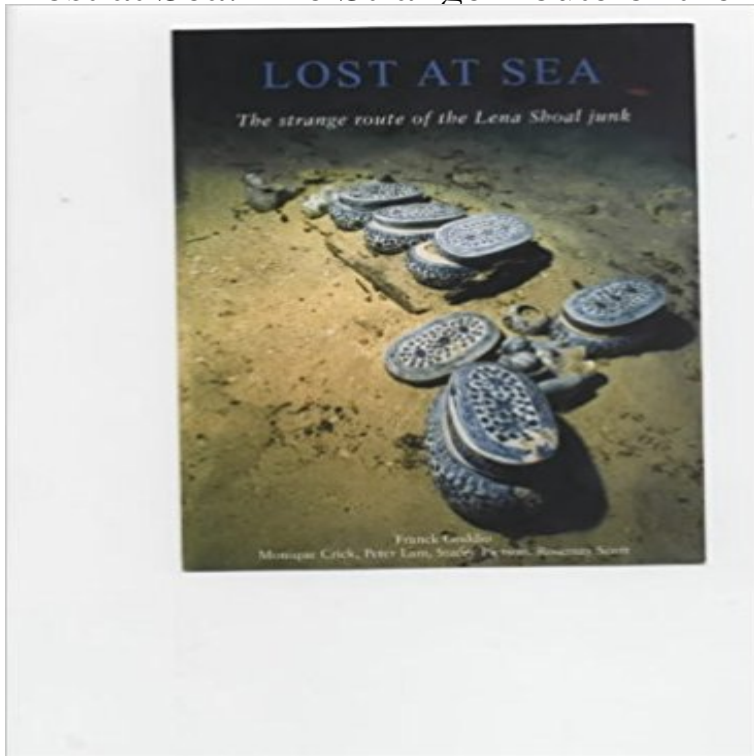

## Lost at Sea: The Strange Route of the Lena Shoal Junk

Book by Goddio, Franck, Crick, Monique, Lam, Peter, Pierson, Stacey, Scott, Rosemary

[\[PDF\] Riyad As Salihin: The Gardens of the Righteous](#)

[\[PDF\] The Littlest Petshop: An insight into the littlest petshop with information on the characters some colouring pages and pictures of all the pets, all 430 of them.](#)