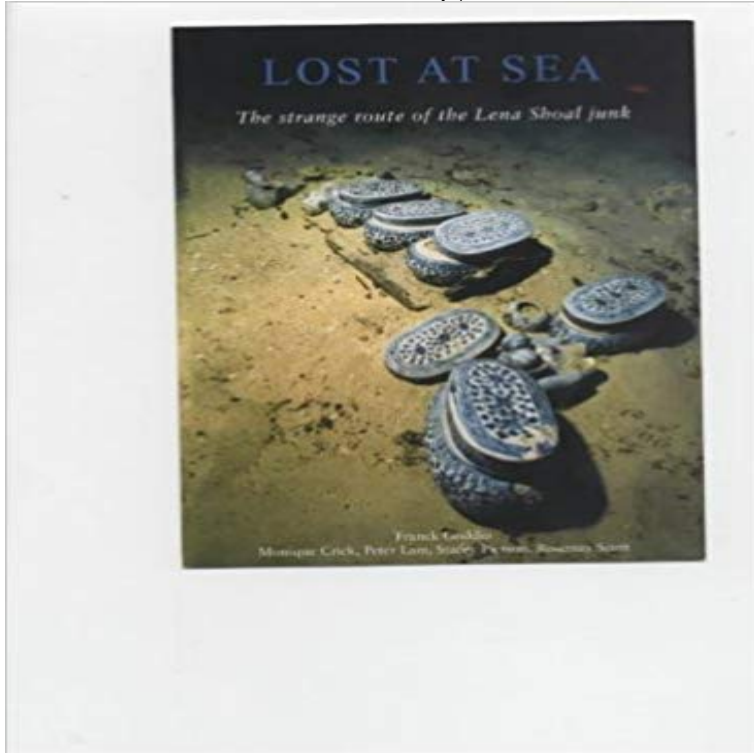

Lost at Sea: The Strange Route of the Lena Shoal Junk

Book by Goddio, Franck, Crick, Monique, Lam, Peter, Pierson, Stacey, Scott, Rosemary

[\[PDF\] Riyad As Salihin: The Gardens of the Righteous](#)

[\[PDF\] The Littlest Petshop: An insight into the littlest petshop with information on the characters some colouring pages and pictures of all the pets, all 430 of them.](#)